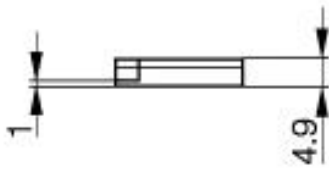

### Common Data

Version	miniature reflector, rectangular
Usable with	for laser retroreflective
Ambient temperature	0...+55°C

### Mechanical Data

Measurements WxHxD or Dia x D	23x13.8x4.9
Material	ABS/PMMA
Mounting	two M2 screws

PX1450

Datasheet number::

Definitions see general catalog.  
If not otherwise noted, ratings according to  
IEC 60947-5-2 (DIN EN60947-5-2)