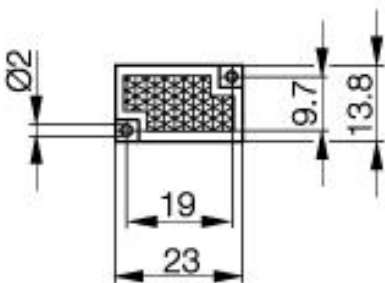

Accessories: Reflector BOS R-12

Common Data

Version	miniature reflector, rectangular
Usable with	for laser retroreflective
Ambient temperature	0...+55°C

Mechanical Data

Measurements WxHxD or Dia x D	23x13.8x4.9
Material	ABS/PMMA
Mounting	two M2 screws

PX1450

Datasheet number::

Definitions see general catalog.
If not otherwise noted, ratings according to
IEC 60947-5-2 (DIN EN60947-5-2)

Balluff GmbH
Schurwaldstrasse 9
73765 Neuhausen a.d.F.
Phone (07158) 173-0 Fax (07158) 5010

Datenblatt by CD-ROM - 04/2007

BALLUFF
sensors worldwide